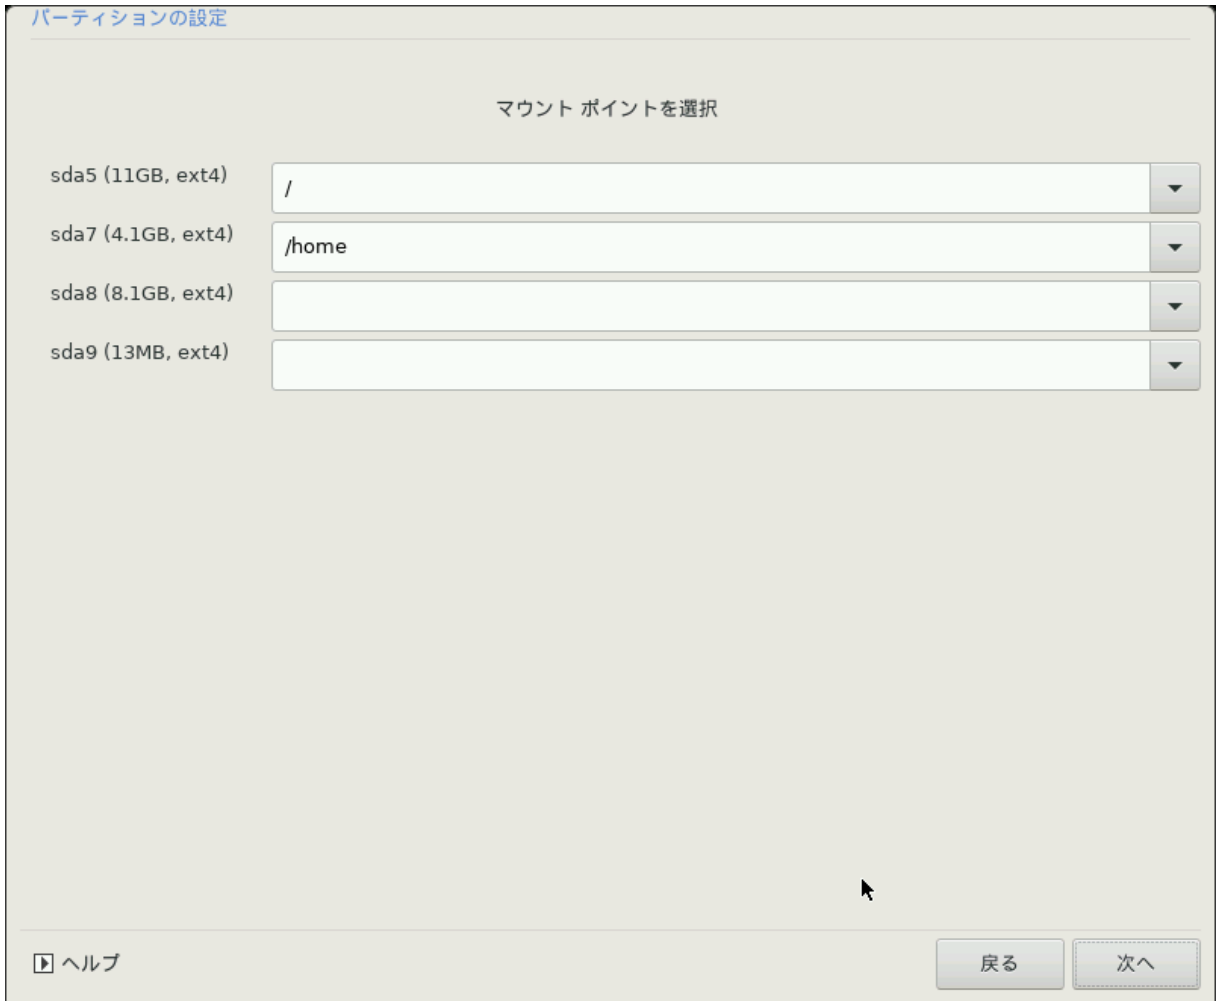

#####

1 ## ##### ##### ##### #####
#####:

- ##### = ##
- ##### (MiB) = 2

#####

9.2.

###

- ##### #: sda ##### # 5 ##### (##, #
  ### ##, #####) #####
- ##### /, /home, /var #####
  ##### /video ##### /Data #####
- #####