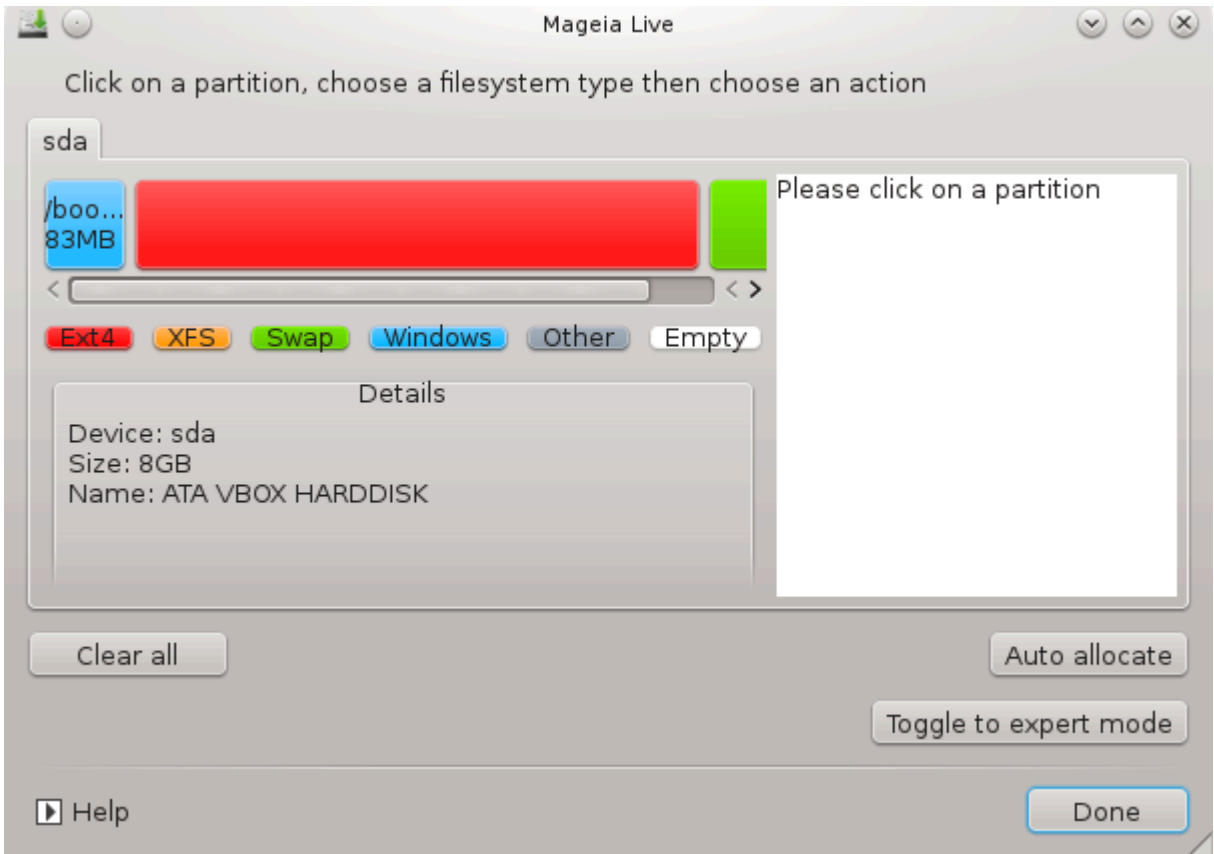

#####

9.4. DiskDrake

- #####
- ##### (#####) #####: sda, sdb, sdc #####
- #####: #####, #####, #####, #####/#####
- ##### (##) #####
- #####

1. #####
2. / ##### /boot #####/boot #####

- ##### # ##### (### #####) #####/boot/EFI #####
- ##### # #####/### ##### # # #####
- ##### # #####/### ##### # # #####